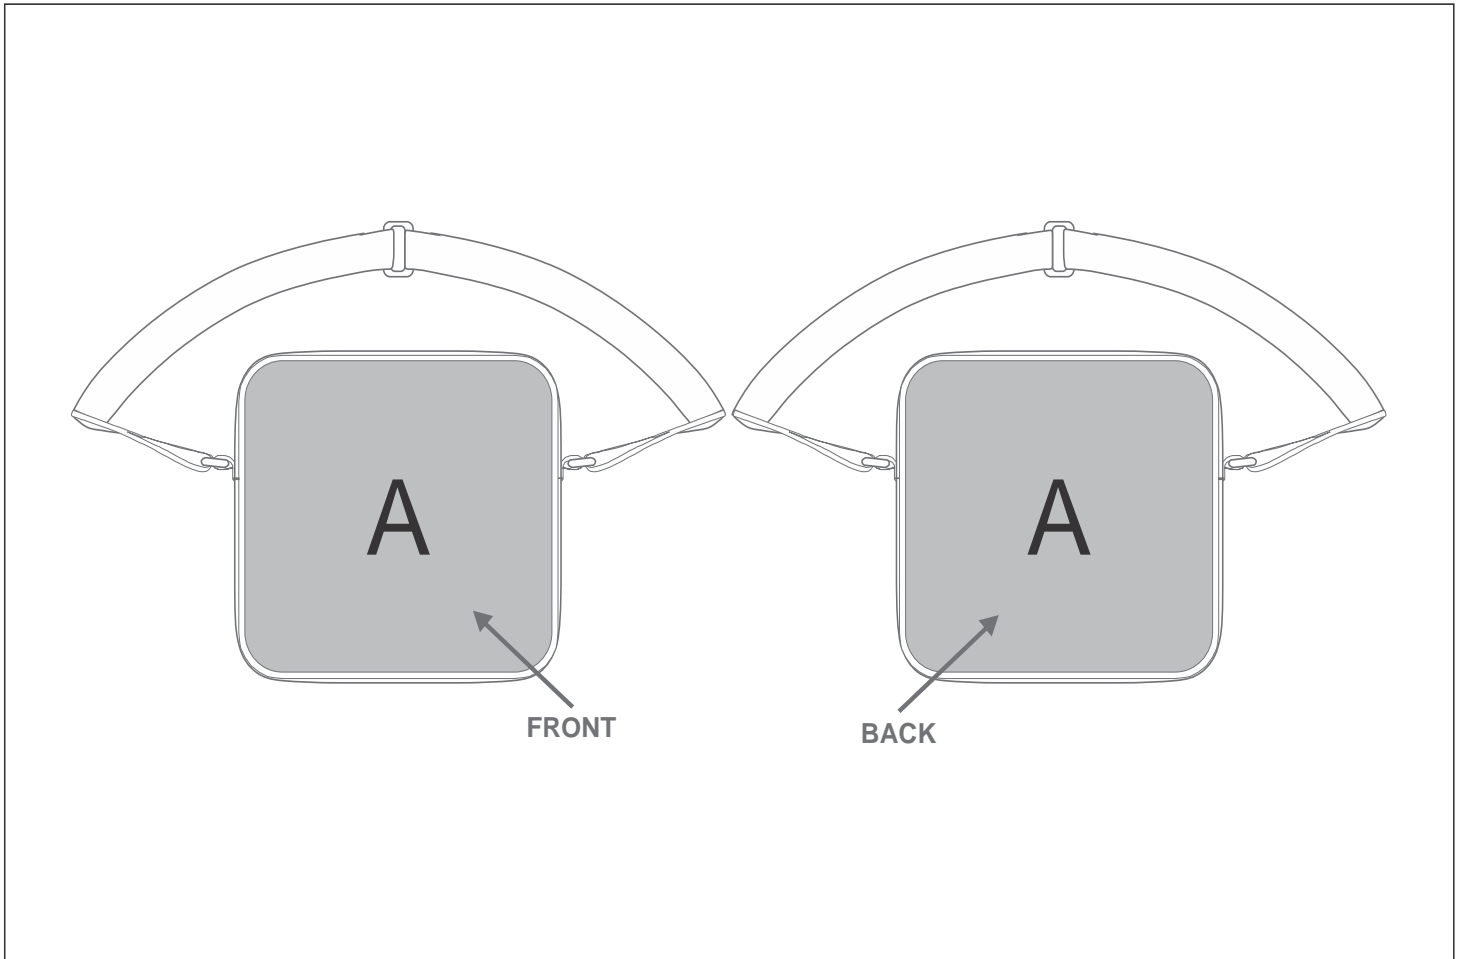

SG-HP-126-G

PPS Sample Hoppla Cruise Crossbody Bag

Need to know:

Includes 1-Position Sublimation (setup fees apply)

- Please Note: We cannot guarantee 100% logo Alignment on all Brandable Panels.

Branding Options:

Position	Branding Method (Branding Code)	No. of Colours	Dimension
A	Custom Sublimation A (CPSUB-A)	Full Colour	487mm wide x 247mm high